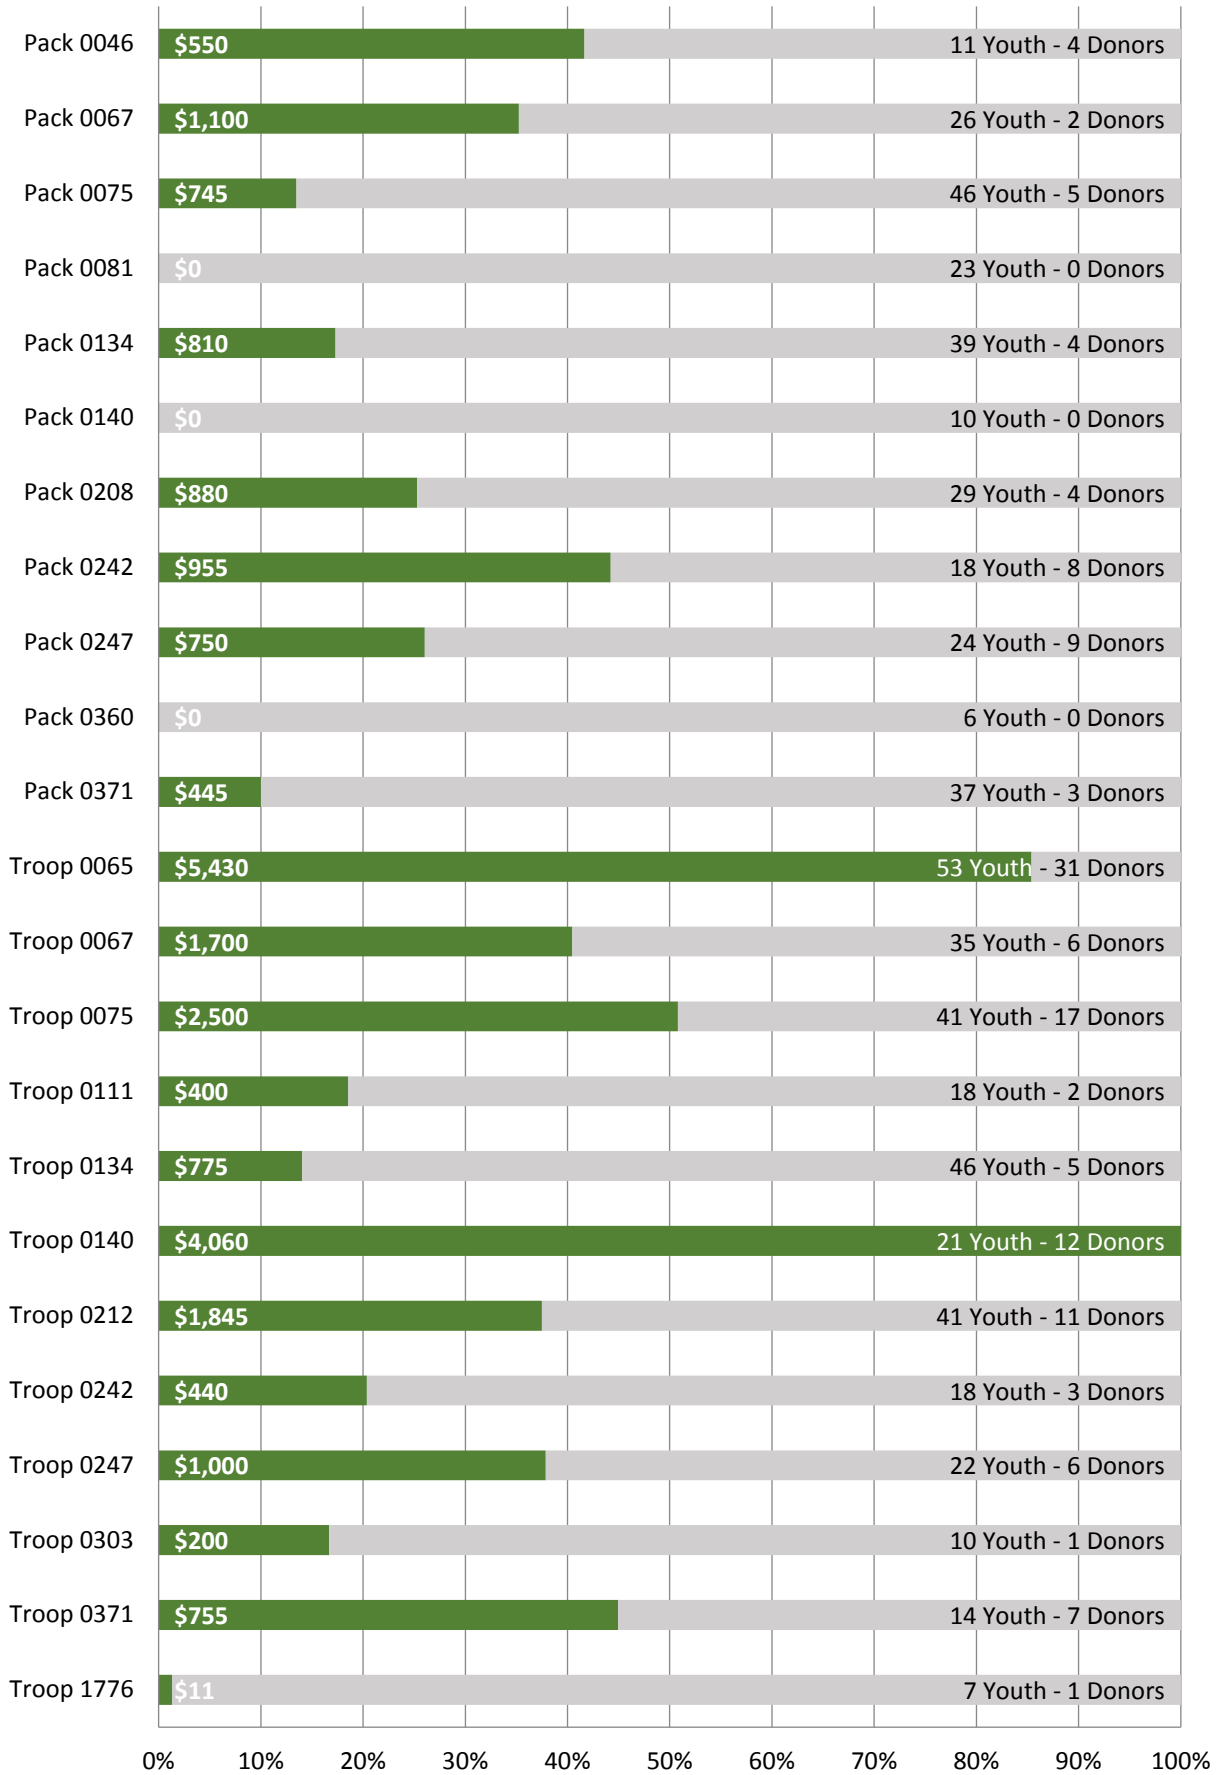

Friends of Scouting Report: 6/1/18

Polaris District - 148 Donors of 840 Families

(chart shows % of goal based on \$120/Scout)

Friends of Scouting Report: 6/1/18

Los Fierros District - 167 Donors of 923 Families

(chart shows % of goal based on \$120/Scout)